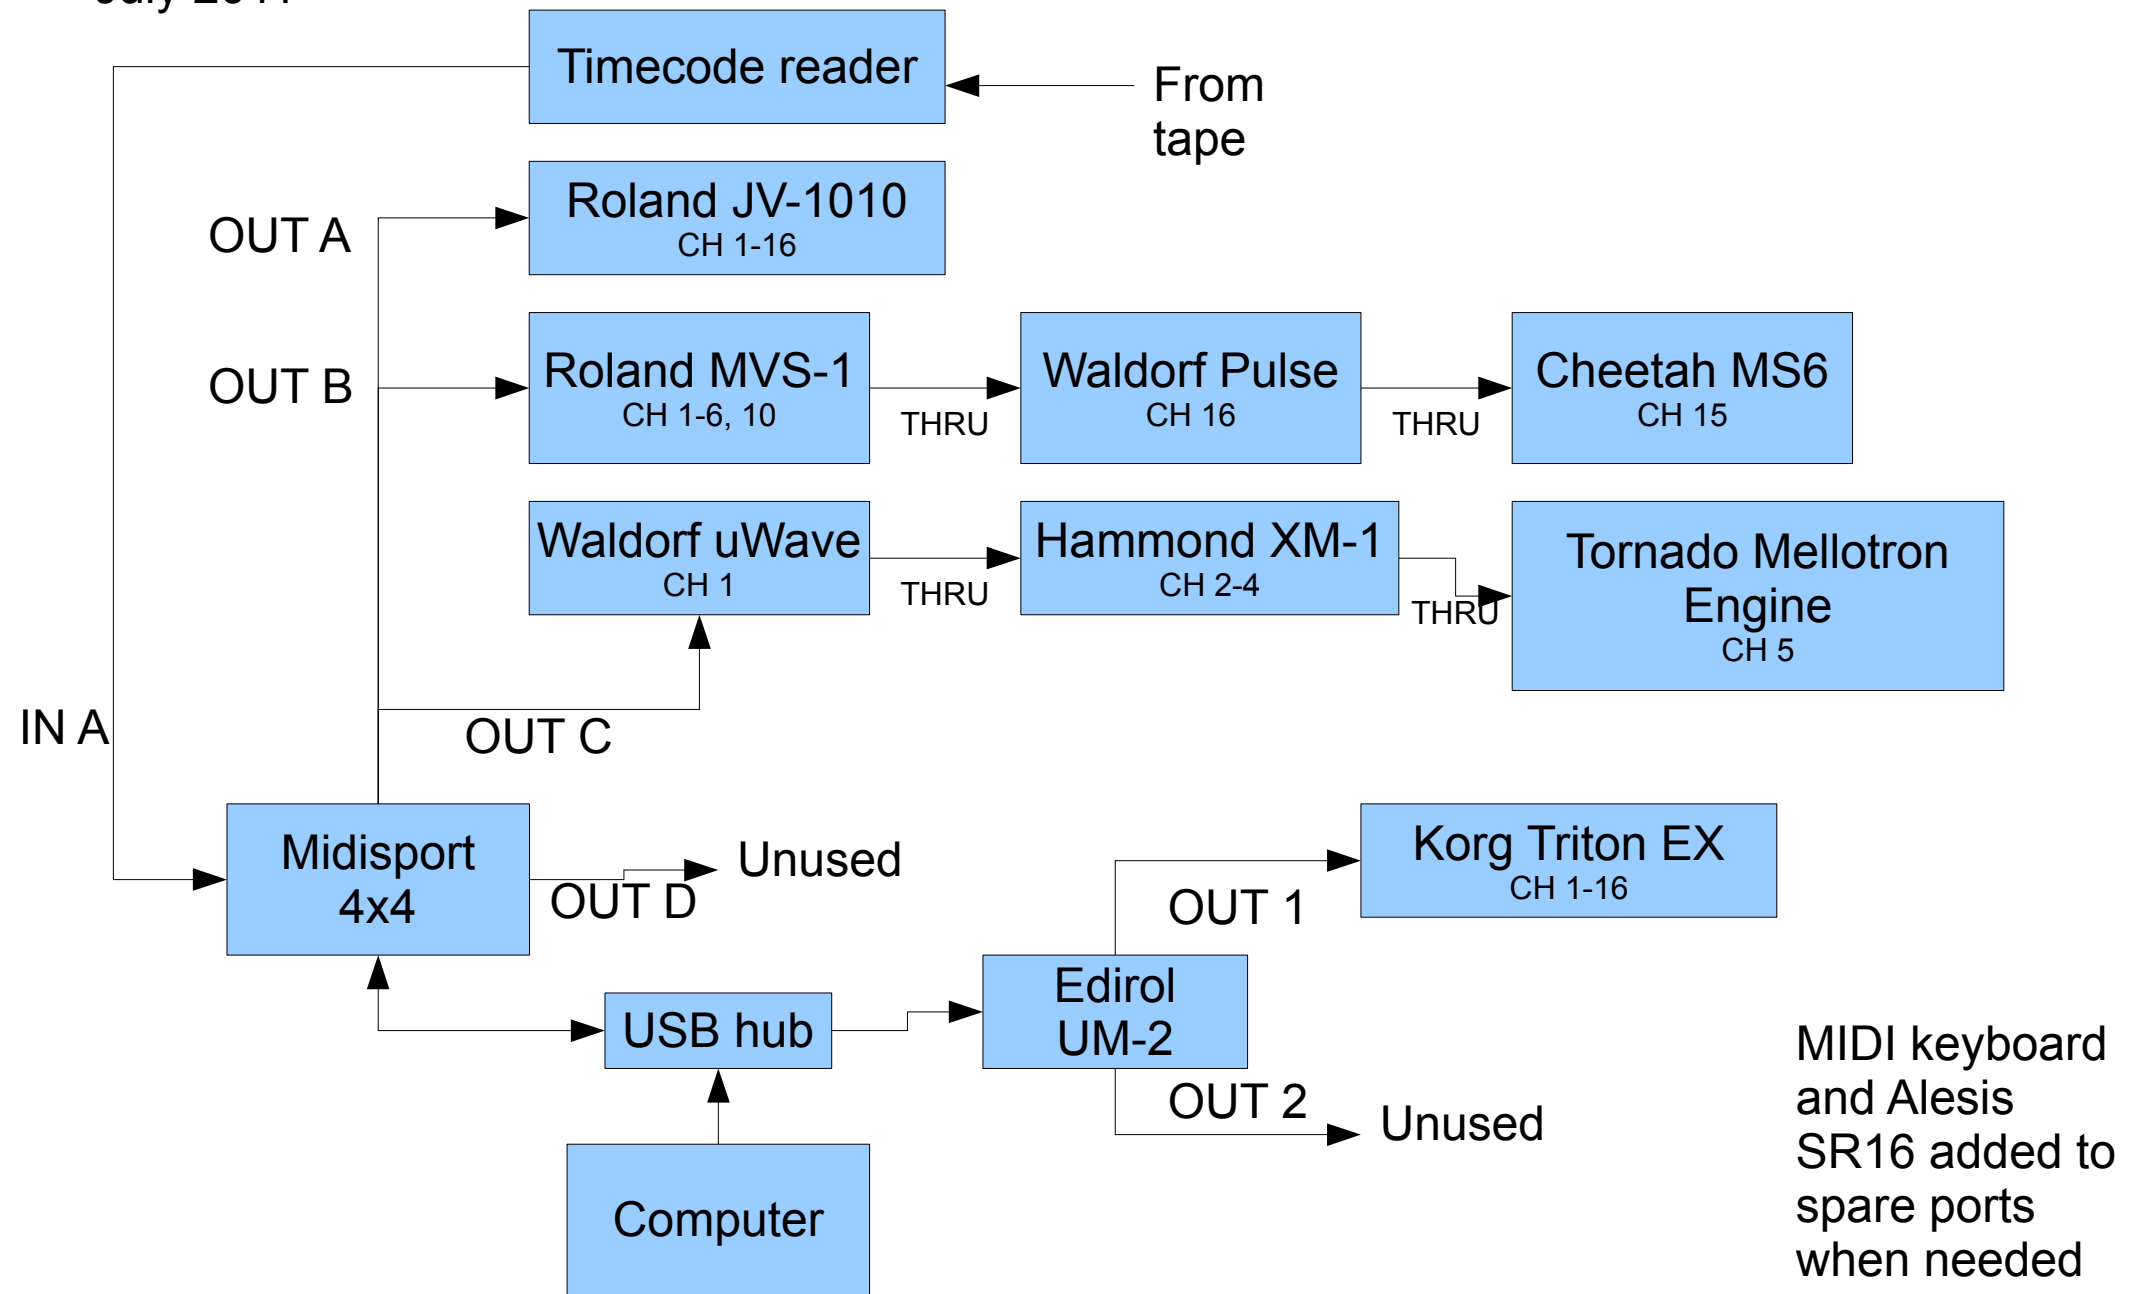

Studio MIDI layout
July 2011

Studio audio layout

July 2011